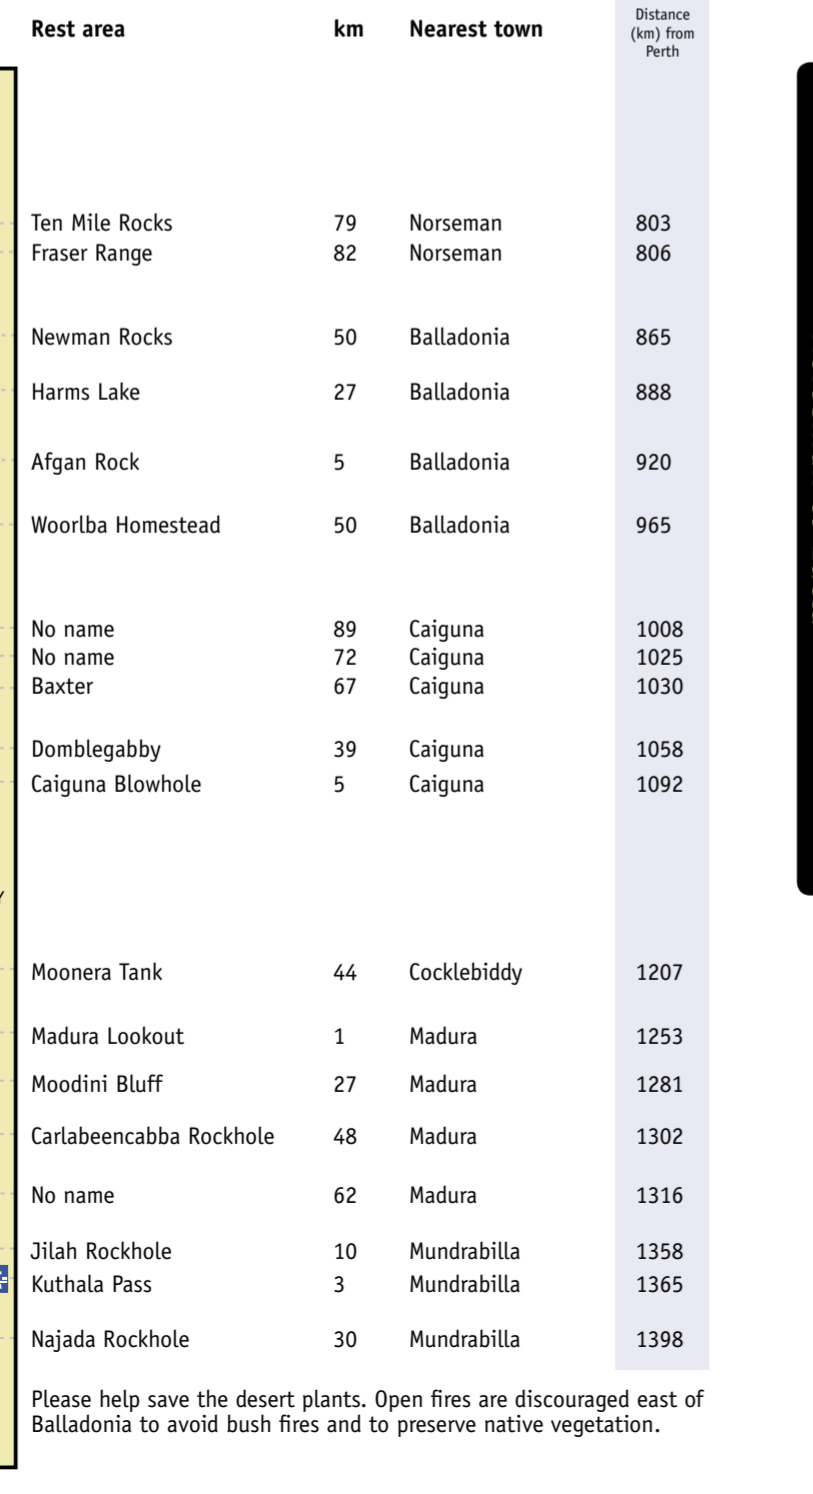

Kalgoorlie to Esperance Norseman to Eucla

Kalgoorlie to Esperance

Perth to Kalgoorlie Perth to Esperance Perth to Albany

Perth to Kalgoorlie

Norseman to Esperance

Perth to Esperance

Perth to Albany